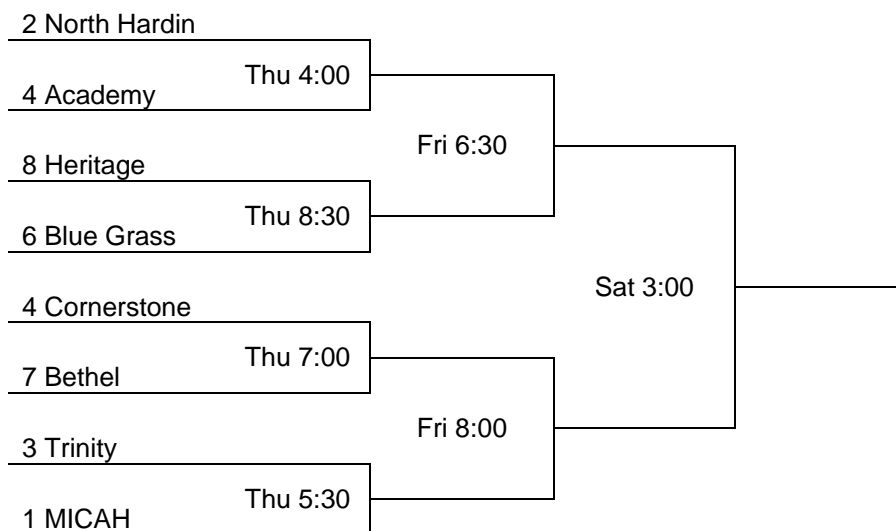

Brackets

Boys

Girls

Top team is the home team. Number before each team is that team's Computer Rating from all official regular season KCAA Games. Girls games on Thursday are played at Landmark. All others are played at Valley High School.

Trinity Titans Basketball Report

KCAA State Tournament Edition

Thursday, March 1, 2007

It's State Tournament Time!!! Tonight both our Boys and Girls teams are in action as we start off the KCAA State Tournament. First up are the Girls who face the team that accounted for half of their 6 losses this year in #1 ranked MICAH. This will be a tough game for our Lady Titans, but they have been playing well of late as shown by their 55-36 win over Blue Grass for the Regional Championship. If they can get by MICAH, they will likely face #4 Cornerstone, who they have beaten twice this season. This semi-final will be played at 8:00 Friday night, and the Championship game is at 3:00 on Saturday.

If the Titans win tonight, they will face #1 Cornerstone who will have little trouble tomorrow night with #16 Oak Ridge. The Titans and the Bulldogs

have played 4 times this season with each team winning twice. The Titans won at home and at the Tip-Off Classic. The Bulldogs won at home and at the Pre-season Showcase at Rupp. According to the Computer Ratings, this will be the true #1 vs. #2 State Championship game. This semi-final match-up will be played at 10:30 AM on Saturday. The Championship game is Saturday at 5:00 PM, followed by the awards ceremony that includes awarding banners for all of the sports, the announcement of the All-State Teams, All-Tournament Teams, and Mr. and Miss Basketball. Make a point to stay for this awards ceremony. It is a special time of celebration for all that has been done in the KCAA over the past year.